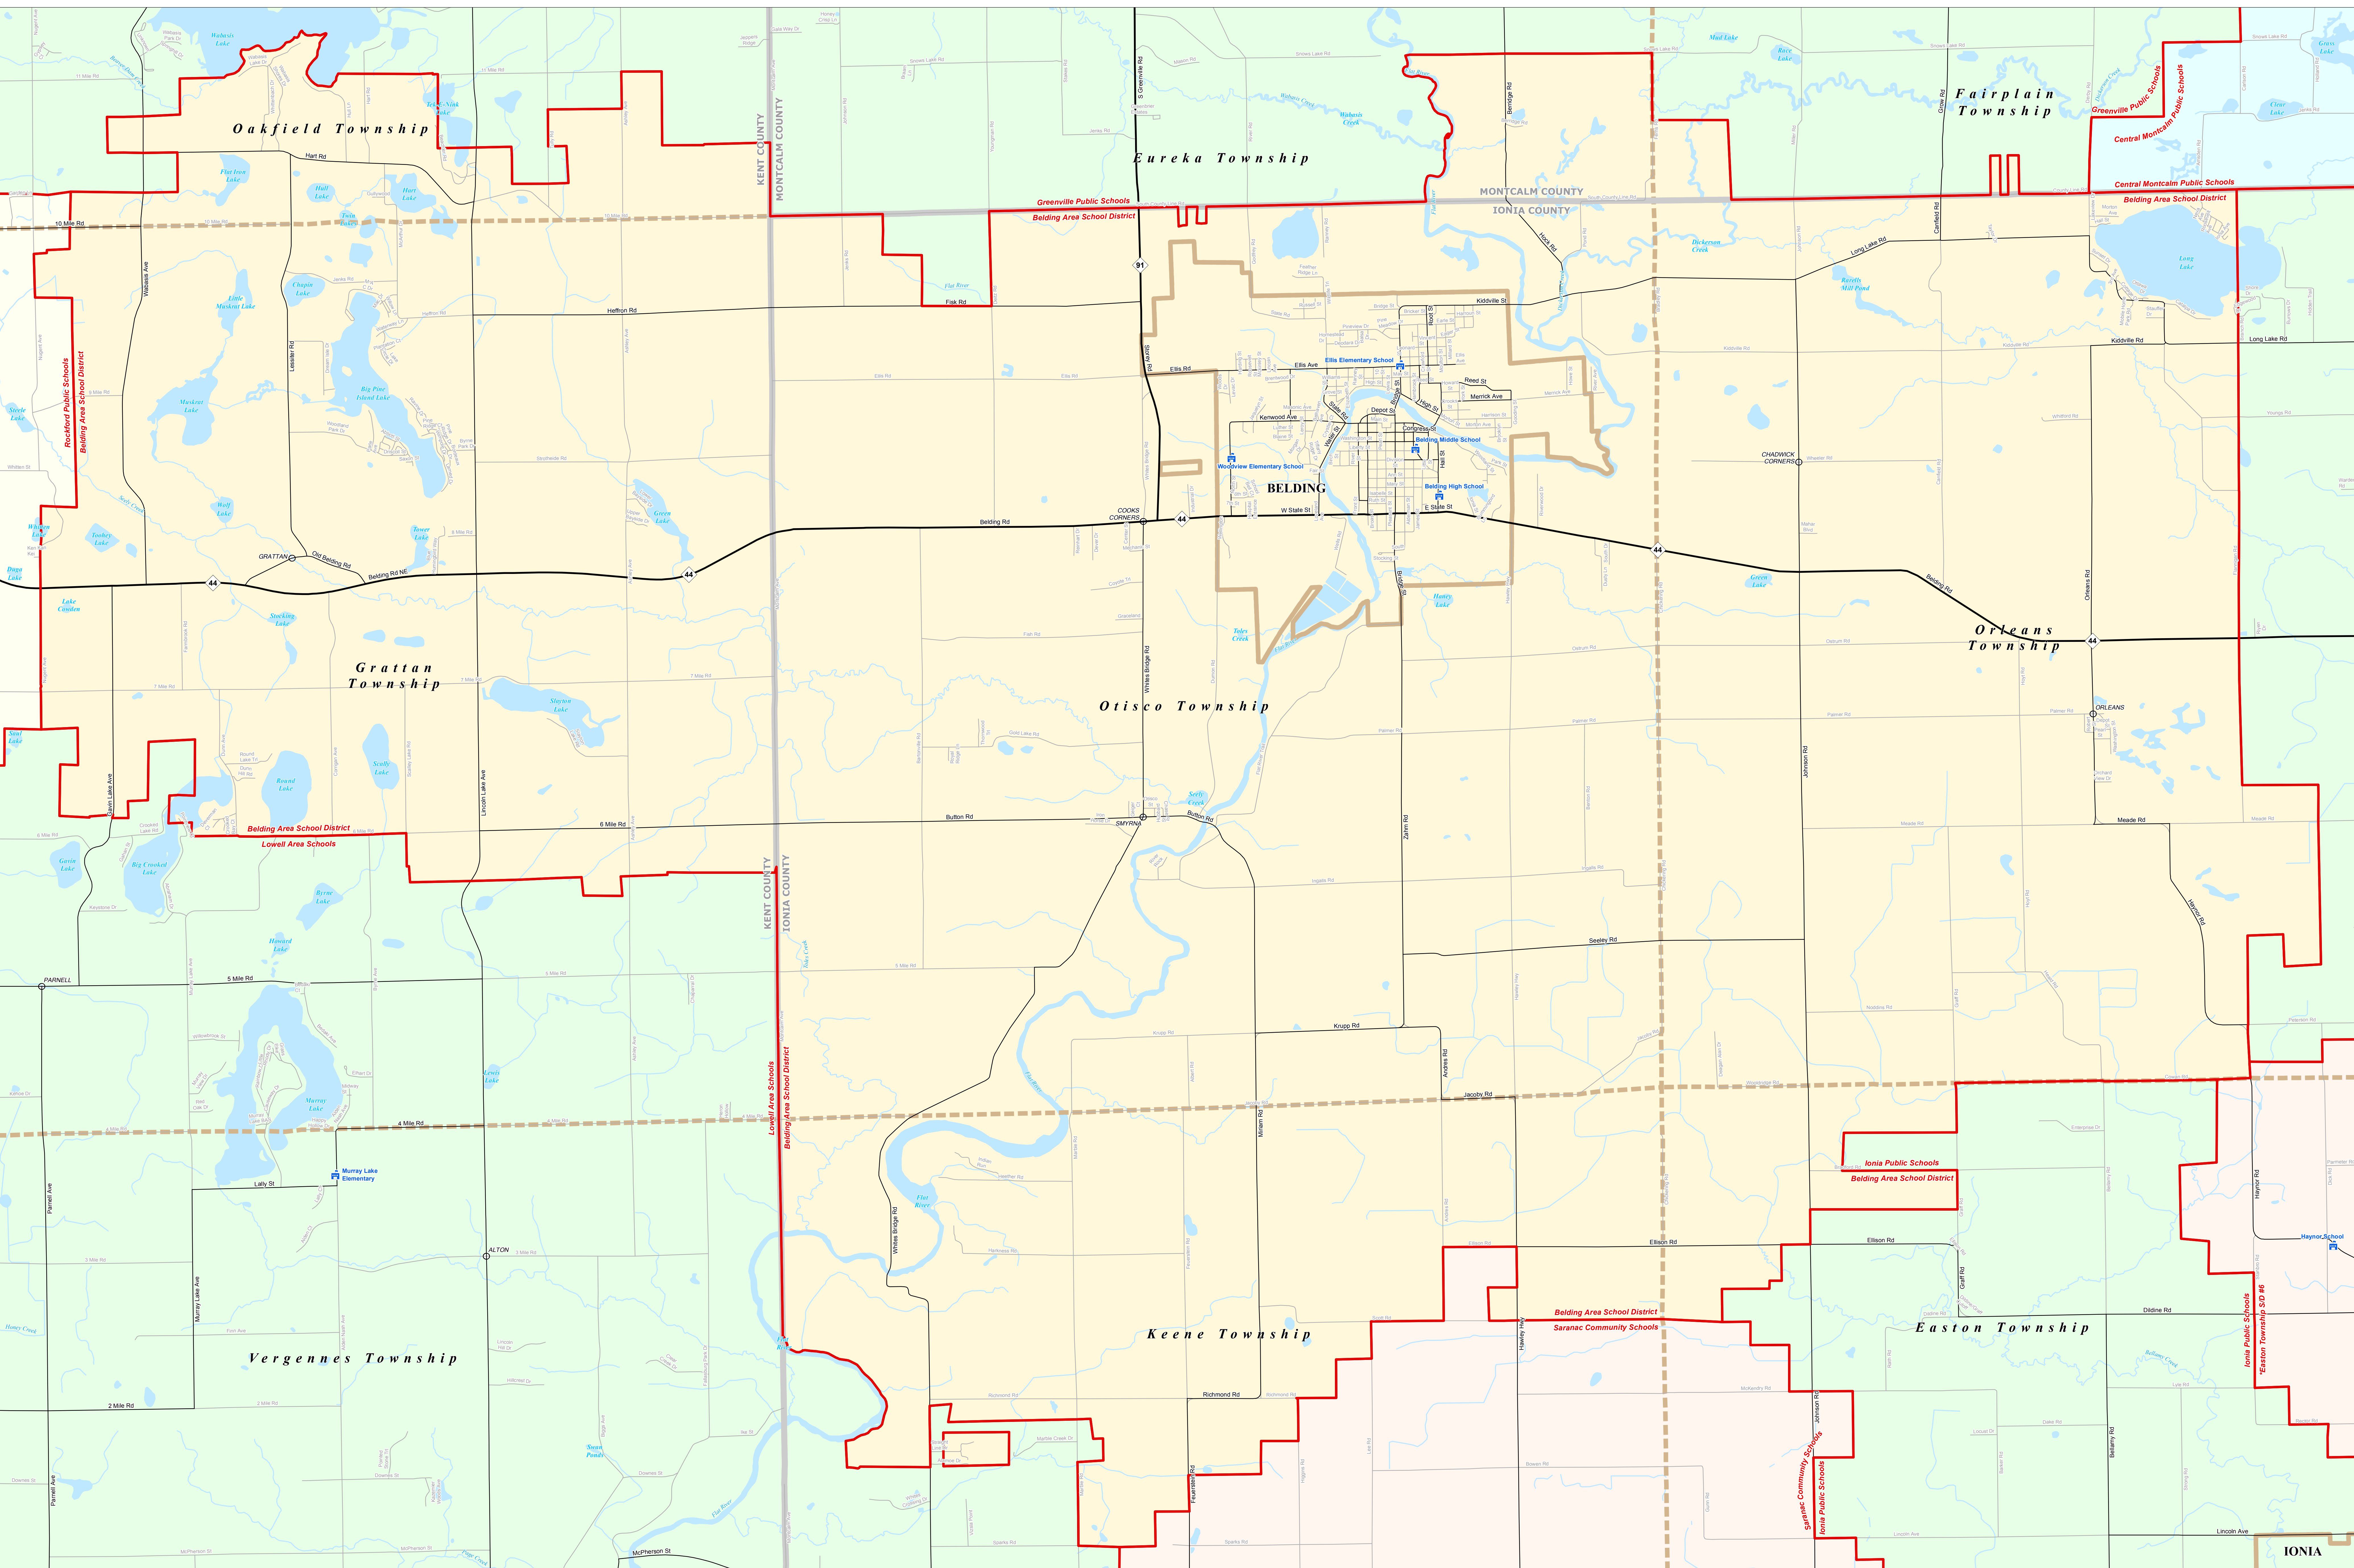

BELDING AREA SCHOOL DISTRICT

Ionia ISD

Legend	
School District	School
County	Water Feature
City	River, Stream, or Drain
Township	Freeway
Village	Highway Road
Census Designated Place	Primary Road
	Local Road
	Railroad